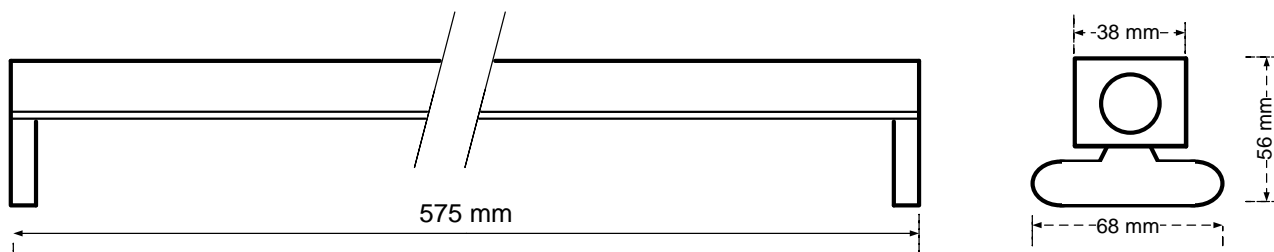

805-039

General Information

Order Code	805-039
Product Description	CYFELCO B T5 2X14
Application	Offices, shops, educational and public centres, etc.
Installation	Ceiling Surface Mounted Luminaire
Luminaire type	Slim Line Batten for T5 Lamps
Light Source	T5 Fluorescent Tube
Number of light sources	2 pcs (not included)
Gear	Vossloh-Schwabe Electronic Ballast (HF)
Dimming	Not Dimmable
Standards	2014/30/EU Electromagnetic Compatibility Directive 2014/35/EU Low Voltage Directive
CE mark	Yes
Warranty	X years

Electrical Data

Lamp Power	14 W
Input voltage	220-240 V
Input Frequency	50-60 Hz
Protection class	Class I

Mechanical Characteristics

Housing Material	Sheet steel 0,5mm
Surface Finish	White powder coating (RAL 9003)
Ingress protection code	IP 20 [Finger-protected]
Mechanical impact protection code	IK03
Dimensions LxWxH	575x38x56mm

Logistics

Packing	1 pc per resistant carton
Net weight	xx kg
Gross weight	xx kg
Volume	Xx m ³

Dimensional Drawing

ELMASCO INDUSTRIES S.A.

Head Office : 44 K. Palama, 14343 N. Chalkidona, Athens, Greece
 Production Plant : Ag. Adrianos, 21100 Nafplio, Greece
 Email: elmasco@elmasco.eu